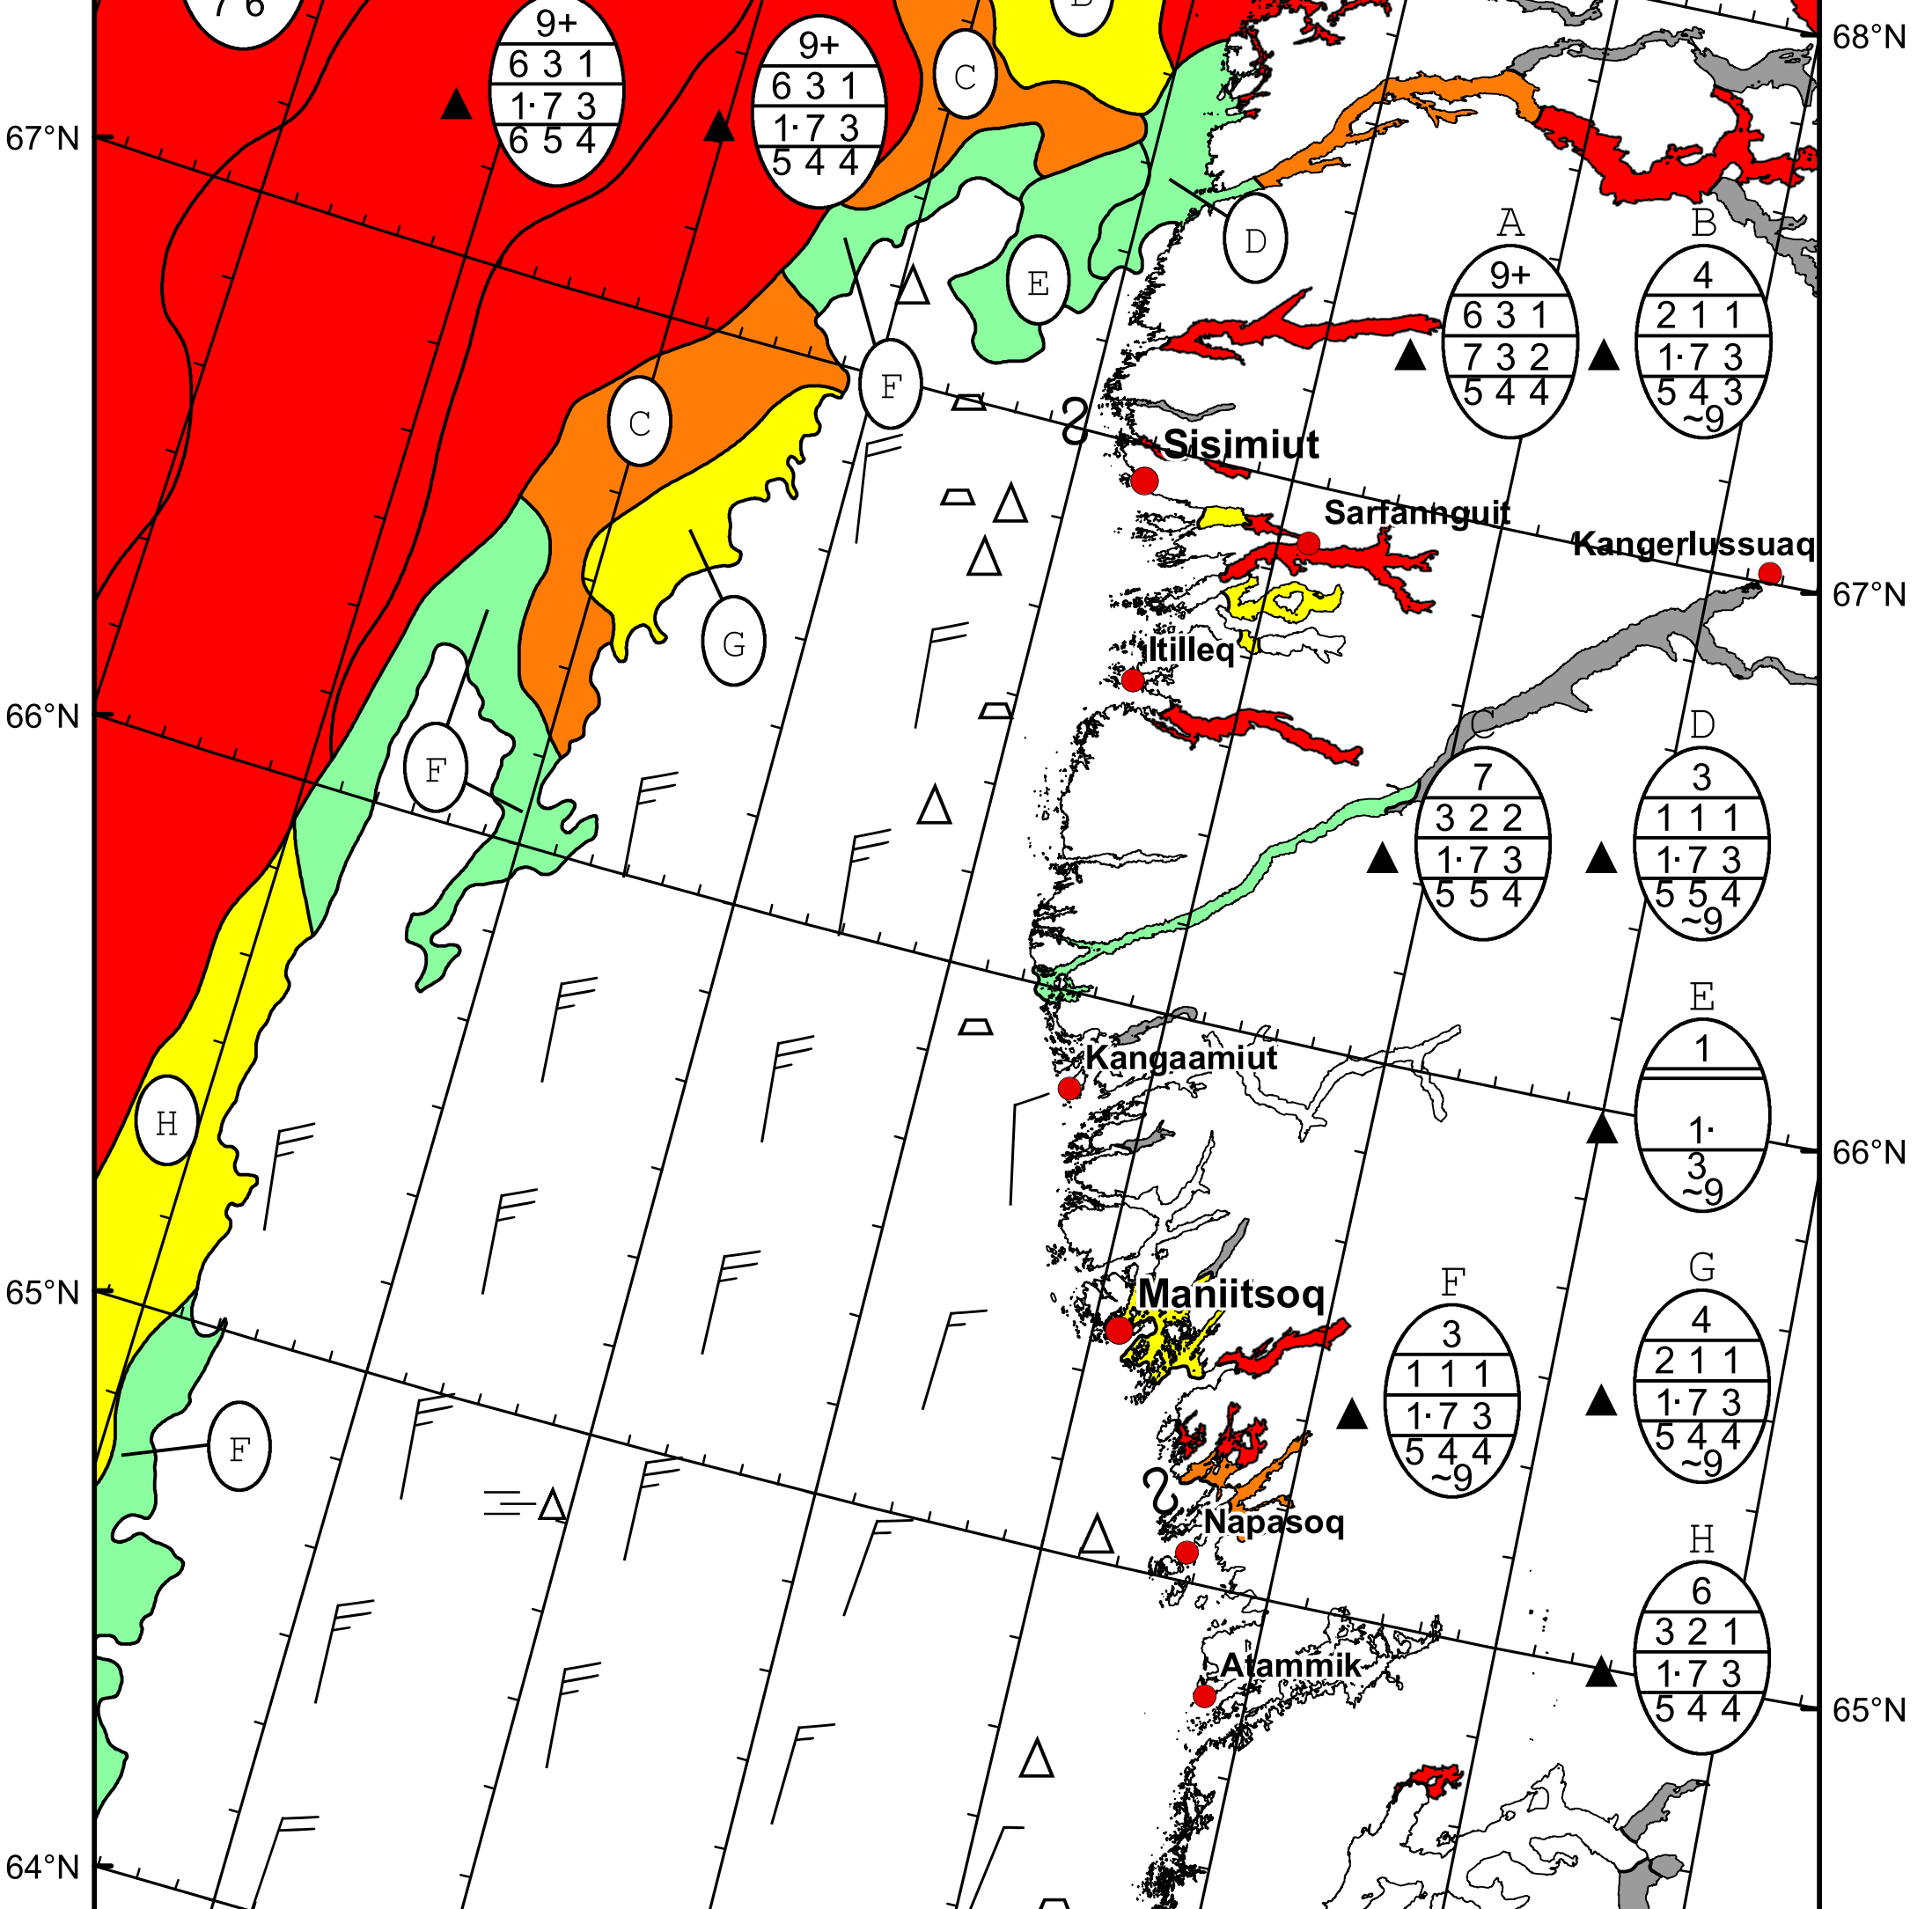

59°W 58°W 57°W 56°W 55°W 54°W 53°W 52°W

West Greenland Ice Chart
 DMI Danish Meteorological Institute
 Ice Service Valid: 08 April 2024, 10:25 UTC