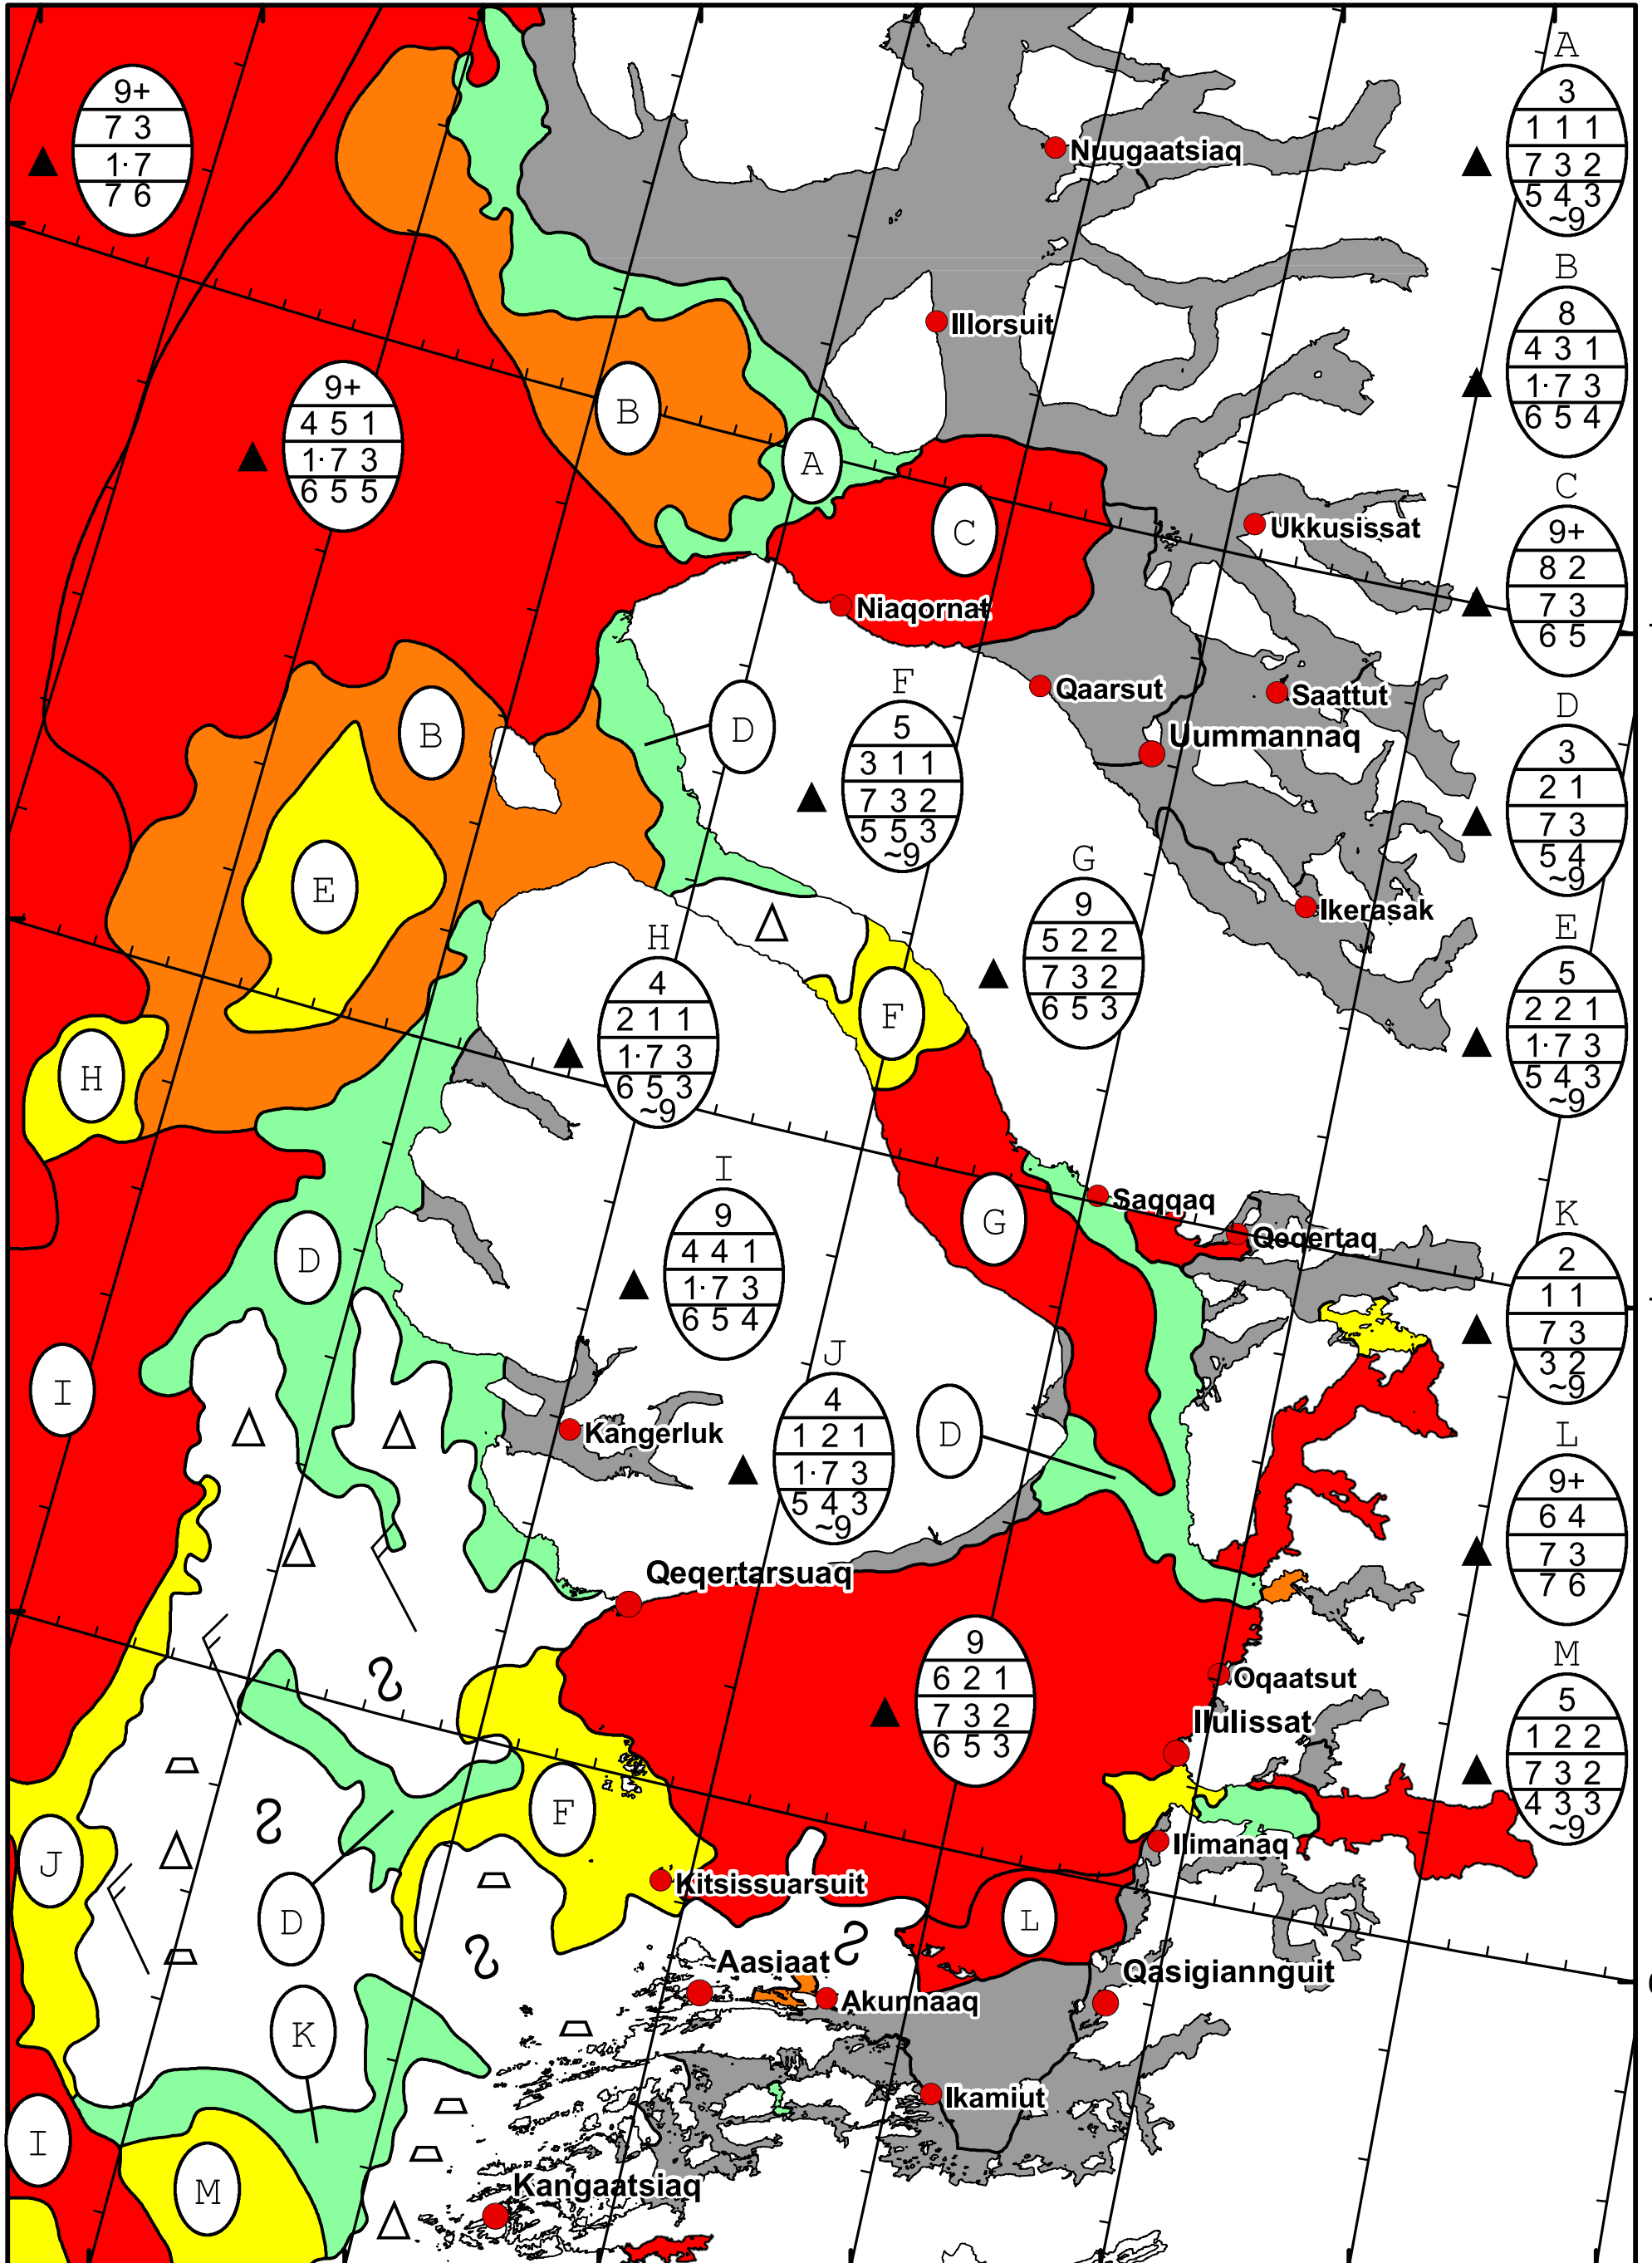

58°W 57°W 56°W 55°W 54°W 53°W 52°W 51°W

71°N

70°N

69°N

71°N

70°N

69°N

West Greenland Ice Chart
 DMI Danish Meteorological Institute
 Ice Service Valid: 13 April 2024, 21:10 UTC